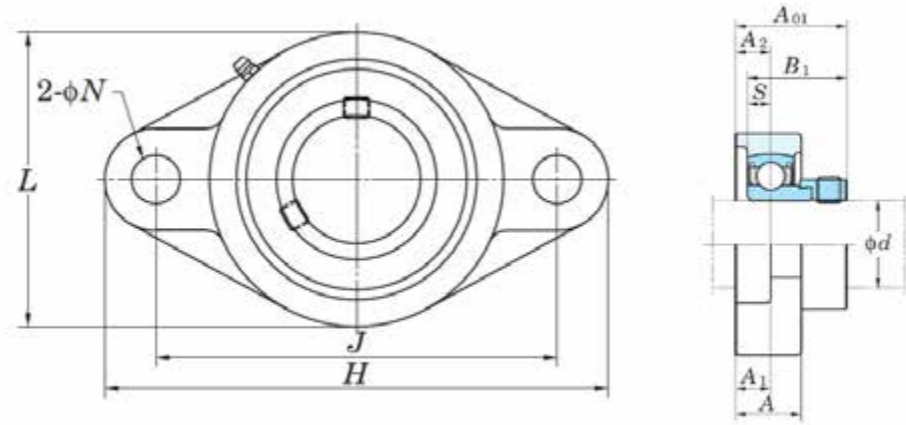

LF200 Series

LF200 Series

Housing Number	Dimensions												Dimensions												Bolt Size	
	H		L		A		J		N		A1		A2		S		A0		B		A01		B1			
	mm	inch	mm	inch	mm	inch	mm	inch	mm	inch	mm	inch	mm	inch	mm	inch	mm	inch	mm	inch	mm	inch	mm	inch	mm	inch
LF203	81	3 3/16	52	2 1/16	18	23/32	63.5	2 1/2	8	5/16	9.5	3/8	9.5	3/8	6	21/89	25.2	1	22	0.866	32	1 1/4	28.5	1.122	M6	1/4
LF204	90	3 17/32	60	2 3/8	20	25/32	71.5	2 13/16	10	25/64	11	7/16	11	7/16	7	8/29	29	1 5/32	25	0.984	33.5	1 5/16	29.5	1.161	M8	5/16
LF205	95	3 3/4	64	2 17/32	20	25/32	76	2 63/64	10	25/64	11	7/16	11	7/16	7.5	18/61	30.5	1 3/16	27	1.063	34	1 11/32	30.5	1.201	M8	5/16
LF206	113	4 7/16	76	3	22.5	7/8	90.5	3 9/16	12	15/32	12	15/32	12	15/32	8	23/73	34	1 11/32	30	1.181	37.9	1 1/2	33.9	1.335	M10	3/8
LF207	122	4 13/16	89	3 1/2	24	15/16	100	3 15/16	12	15/32	13	1/2	13	33/64	8.5	1/3	36 1/2	1 7/16	32	1.26	41	1 5/8	36.5	1.437	M10	3/8