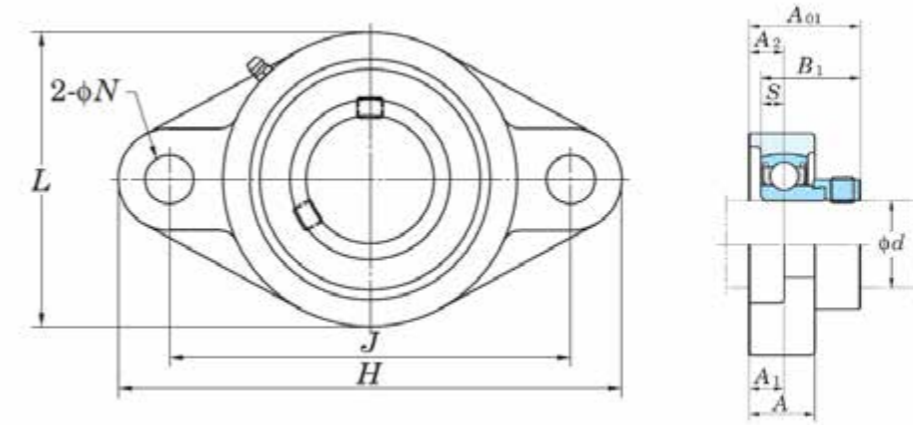

LF200 Series

LF200 Series

Housing Number	Dimensions												Dimensions												Bolt Size	
	H		L		A		J		N		A1		A2		S		A0		B		A01		B1			
	mm	inch	mm	inch	mm	inch	mm	inch	mm	inch	mm	inch	mm	inch	mm	inch	mm	inch	mm	inch	mm	inch	mm	inch	mm	inch
LF203	81	3 3/16	52	2 1/16	18	23/32	63.5	2 1/2	8	5/16	9.5	3/8	9.5	3/8	6	21/89	25.2	1	22	0.866	32	1 1/4	28.5	1.122	M6	1/4
LF204	90	3 17/32	60	2 3/8	20	25/32	71.5	2 13/16	10	25/64	11	7/16	11	7/16	7	8/29	29	1 5/32	25	0.984	33.5	1 5/16	29.5	1.161	M8	5/16
LF205	95	3 3/4	64	2 17/32	20	25/32	76	2 63/64	10	25/64	11	7/16	11	7/16	7.5	18/61	30.5	1 3/16	27	1.063	34	1 11/32	30.5	1.201	M8	5/16
LF206	113	4 7/16	76	3	22.5	7/8	90.5	3 9/16	12	15/32	12	15/32	12	15/32	8	23/73	34	1 11/32	30	1.181	37.9	1 1/2	33.9	1.335	M10	3/8
LF207	122	4 13/16	89	3 1/2	24	15/16	100	3 15/16	12	15/32	13	1/2	13	33/64	8.5	1/3	36 1/2	1 7/16	32	1.26	41	1 5/8	36.5	1.437	M10	3/8